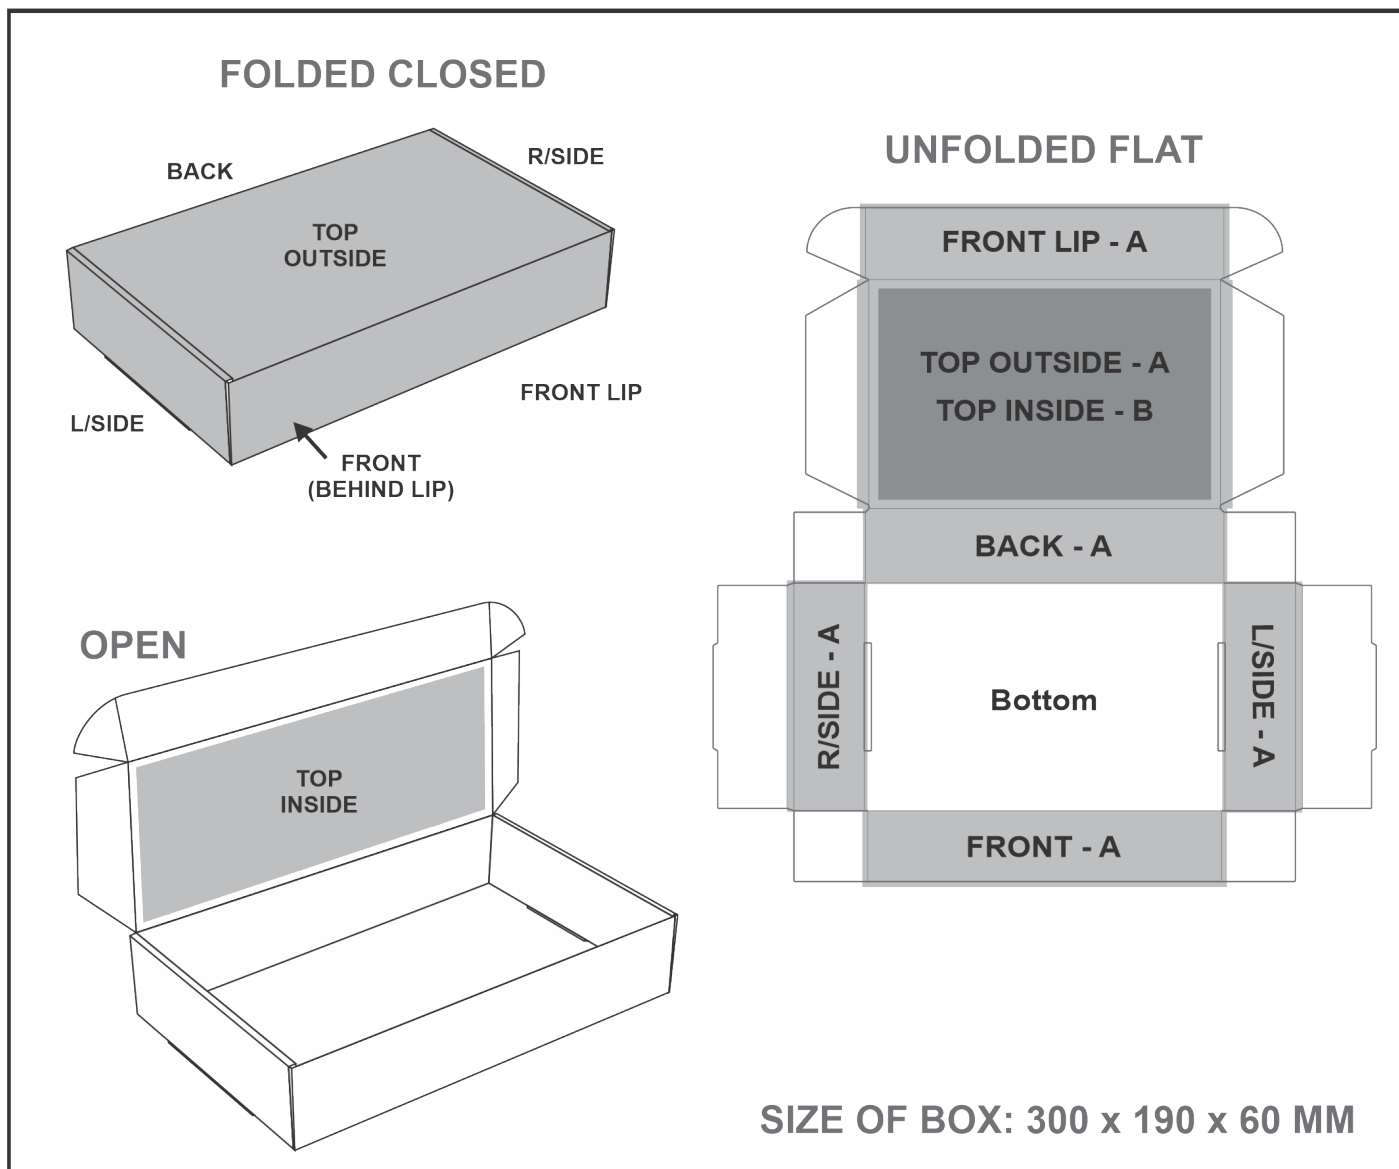

PG-AM-406-B

Bianca Gift Box C

Need to know:

- Includes 1-Position Direct Print (setup fee applies).

Please Note: Due to the nature of the printing process, any white in a logo cannot be branded and we cannot guarantee an exact colour match as the box has a mate finish. The nature and inconsistency of the pre-cut boards may create a 1-3mm of unbranded space on the front lip and imperfections maybe be found within the print. Large solid coverage prints are not recommended, if large solid coverage is required, it is recommended on kraft boxes as imperfections are less noticeable.

Branding Options:

Position A

- 1. Digital Custom Packaging (DCP-CHG-4)
Full Colour
Size: 450mm wide x 563mm high

Position B

- 1. Digital Custom Packaging (DCP-CHG-4)
Full Colour
Size: 286mm wide x 176mm high